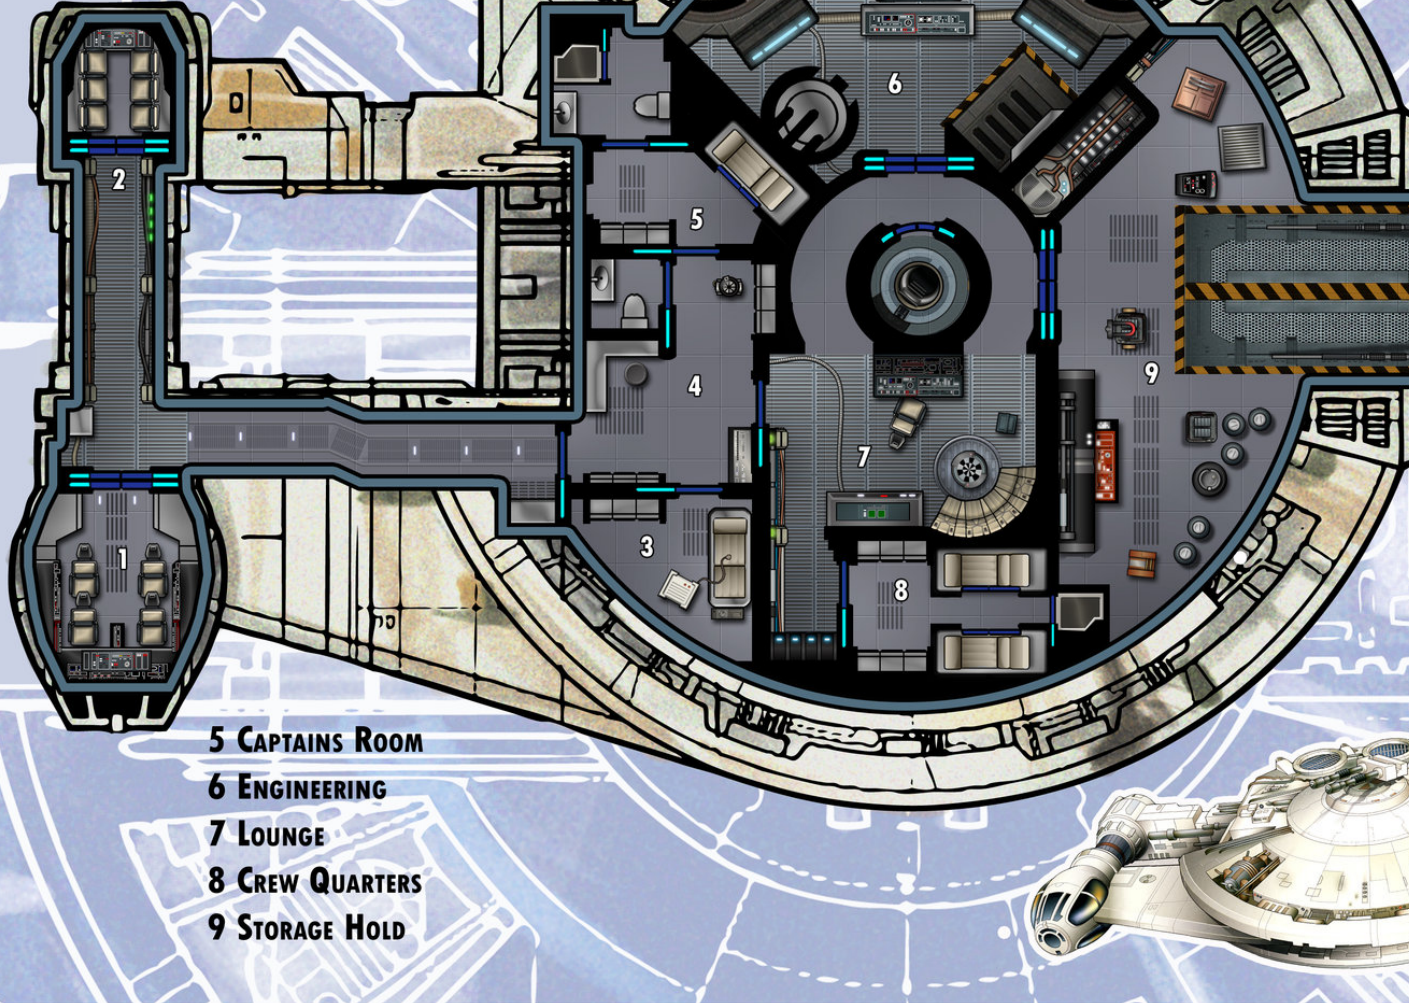

YT-2400 DAUNTLESS

26 M
1 SQUAR

- 1 COCKPIT
- 2 ESCAPE POD
- 3 MEDICAL
- 4 WORKSHOP

- 5 CAPTAINS ROOM
- 6 ENGINEERING
- 7 LOUNGE
- 8 CREW QUARTERS
- 9 STORAGE HOLD